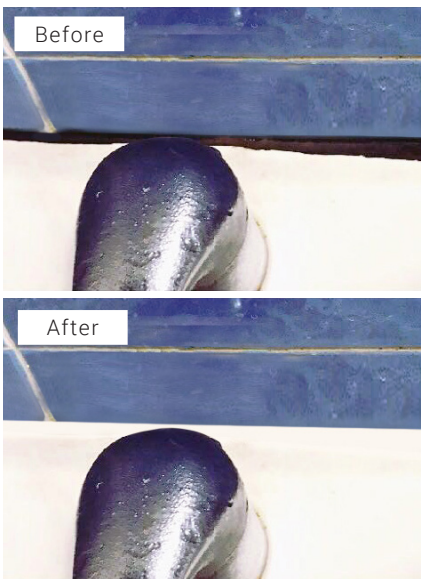

SPECIFICATIONS

SKU	0880-AMG-250ml
Volume	250 ml
Quantity	1 carton (buy 10 get 2 free)

- Powerful mould and mildew cleaner
- Easy to apply
- Fast acting
- Clings on vertical surface (e.g. when used on walls)

MOULD ON BATHROOM SINK