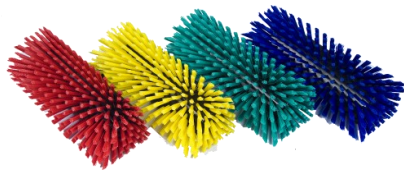

### Multi Utility Brushes

Multipurpose general hand brush.

Red 4132-940001  
Blue 4132-940002  
White 4132-940003  
Yellow 4132-940004

16.5 (L) x 6.5 (W) x 5.5 (H) cm

### Multi Swivel Deck Brushes

Easy to clean the brush and get rid of the hair on bristle.

Red 4132-940005  
Blue 4132-940006  
Green 4132-940007  
Yellow 4132-940008

24 (L) x 10 (W) x 4.5 (H) cm

### Multi Floor Squeegees 45 cm

Double layer to push water thoroughly.

Red 4132-940017  
Blue 4132-940018  
Green 4132-940019  
Yellow 4132-940020

### Multi Ultimate Brushes

Heavy and scrub any surface effectively.

Red 4132-940015  
Blue 4132-940013  
Green 4132-940016  
Yellow 4132-940014

30 (L) x 12 (W) x 12 (H) cm