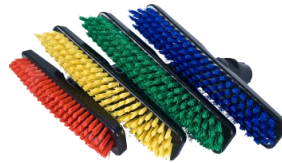

### Multi Utility Brushes

Multipurpose general hand brush.

Red 4132-940001  
Blue 4132-940002  
White 4132-940003  
Yellow 4132-940004

16.5 (L) x 6.5 (W) x 5.5 (H) cm

### Multi Swivel Deck Brushes

Easy to clean the brush and get rid of the hair on bristle.

Red 4132-940005  
Blue 4132-940006  
Green 4132-940007  
Yellow 4132-940008

24 (L) x 10 (W) x 4.5 (H) cm

### Multi Floor Squeegees 45 cm

Double layer to push water thoroughly.

Red 4132-940017  
Blue 4132-940018  
Green 4132-940019  
Yellow 4132-940020

### Multi Ultimate Brushes

Heavy and scrub any surface effectively.

Red 4132-940015  
Blue 4132-940013  
Green 4132-940016  
Yellow 4132-940014

30 (L) x 12 (W) x 12 (H) cm